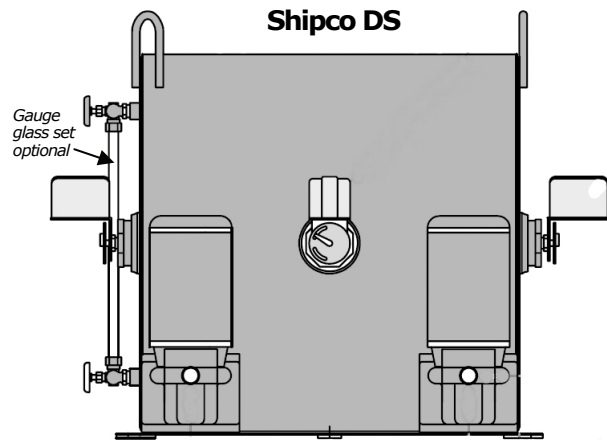

Condensate Pumps for Steam Heating Systems

High Capacity Shipco brand Condensate Pumps With Steel Tanks

Durable condensate unit with steel receiver for pumping water temperatures up to 200°F.

- 3/16" thick steel receiver provides years of service. Units are floor-mounted style with tank sizes ranging from 15 gallons up to 235 gallons.
- Available in either simplex (one pump and motor) or duplex (two pumps and motors) configurations. Order water sight glass assemblies and thermometers separately.
- Pump motors are 3500 rpm in either 115/230V single phase or 208-230/460 three phase.